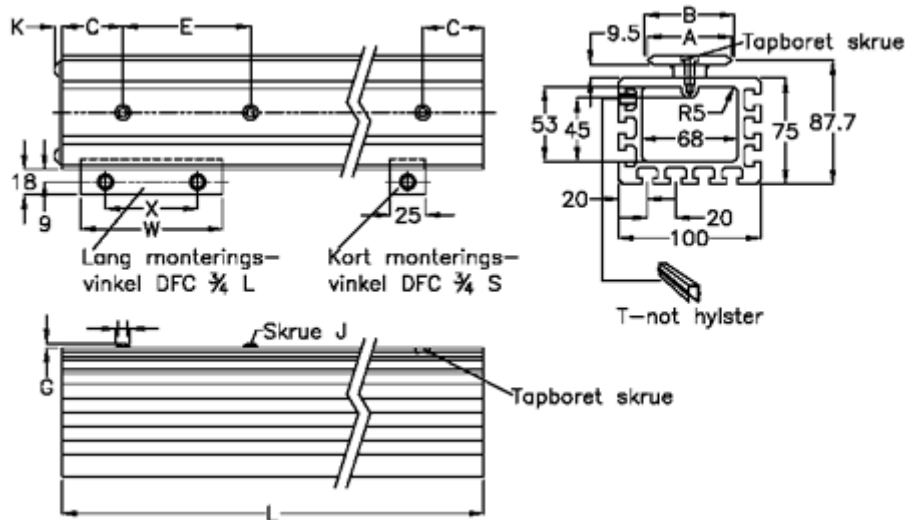

Article number: 0571329661

Description: Hepco GV3 slide beam SB M 44 L2966 P1

Measures

A	= 44	K	= 5.5
B	= 44.81	L	= 2966
C	= 43	Long mounting angle	= DFC4S
E	= 90	Precision type	= P1
For bearing	= AU 44 34	Short mounting angle	= DFC4L
G	= 3.3	W	= 100
H	= 10.5	Weight kg/1000	= 10.0
J	= M6	x	= 65